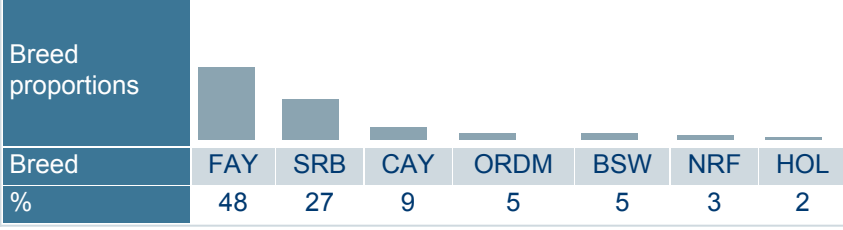

Born	20.8.2020
Breeder	SALLTORPS LANTBRUKS AB
Evaluation	Nordic red breeds
International ID	SWE00000000099966

Trait	# Daughters	# Herds
Yield	-	-
Udder health	-	-
Conformation	-	-

Sire	VR HEEMAN SWE00000000099923	PGS	VR Hashtag FIN00000000047818
		PGD	SWE000220802164116
Dam	SWE000330692630318	MGS	VR BOSSE SWE00000000099854
		MGD	SWE000330692606216
		MGD S	VR TOKYO

Herdbook number	
FIN	48518
SWE	99966
DNK	38382

Evaluation published 02.11.2021

Trait	Current evaluation	70	80	90	100	110	120	130
NTM	24							
Yield	123							
Growth	105							
Fertility	101							
Birth	98							
Calving	106							
Udder health	88							
General health	97							
Claw health	101							
Frame	108							
Feet & legs	95							
Udder	106							
Milkability	123							
Temperament	103							
Longevity	109							
Youngstock survival	101							
Saved feed	87							