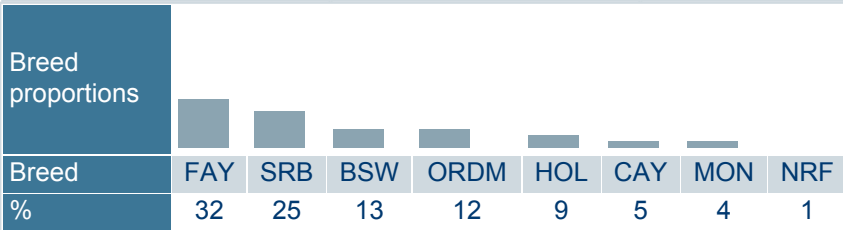

Born	25/04/2021
Breeder	DALTÄPPA MJÖLK AB
Evaluation	Nordic red breeds
International ID	SWE00000000099983

Trait	# Daughters	# Herds
Yield	-	-
Udder health	-	-
Conformation	-	-

Sire	VR Hagi DNK00000000038195	PGS	VR Hjuve DNK00000000037967
		PGD	DNK000001314408326
Dam	SWE000778872068519	MGS	VR Filur DNK00000000037887
		MGD	SWE000778872045615
		MGD S	VR Faabeli

Herdbook number	
FIN	48633
SWE	99983
DNK	38447

Evaluation published **03.01.2023**

Trait	Current evaluation	70	80	90	100	110	120	130
NTM	30							
Yield	120							
Growth	98							
Fertility	100							
Birth	105							
Calving	100							
Udder health	100							
General health	105							
Claw health	115							
Frame	98							
Feet & legs	117							
Udder	115							
Milkability	110							
Temperament	108							
Longevity	114							
Youngstock survival	99							
Saved feed	106							